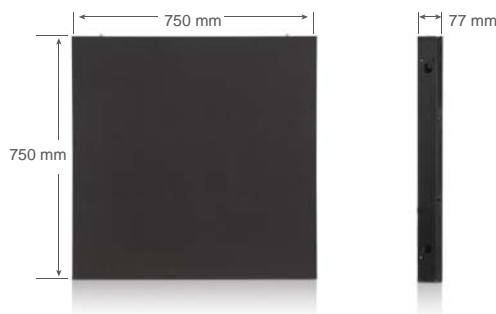

- Small pixel pitch and full HD
- Front & rear maintenance available
- Light, convenient for transportation and installation

Delicate HD Performance

- Pixel pitch is 3.9mm/5.2mm, extraordinary HD display performance;
- High gray scale with low brightness and uniform performance, even when the brightness is just 20% of normal operation.

Light, Fast & Reliable

- Only 15kg/panel, 26kg/sqm, over 13% lighter than ordinary P3, and 77mm thick, over 20% thinner, which are convenient for installation and space saving;
- Parallel connection for both power and signal, magnetic structure, easy to maintain.

Front & Rear Maintenance

- Front & rear maintenance available;
- No channel is needed for installation and maintenance.

Parameters	K3	K5
Pixel pitch	3.9 mm	5.2 mm
Brightness	1000 nits	1000 nits
Pixel configuration	Black body 3in 1 SMD	Black body 3in 1 SMD
Refresh frequency	960 Hz	960 Hz
Gray scale	65536 level	65536 level
Viewing angle (H / V)	140/140 deg.	140/140 deg.
Ingress protection (Front / Rear)	IP40/IP21	IP40/IP21
Cabinet size (W×H×D)	750×750×77 mm	750×750×77 mm
Cabinet material	Steel	Steel
Cabinet weight	15 kg	15 kg
Pixel matrix per cabinet	192×192 pixels	144×144 pixels
Power consumption (max / avg)	570/190 W/sq.m	550/183 W/sq.m
Input voltage (AC)	110 ~ 240 V	
Operating temperature	- 10 ~ + 40 °C	
Signal input format (with video processor)	AV, S-Video, VGA, DVI, HDMI, SDI, DP	